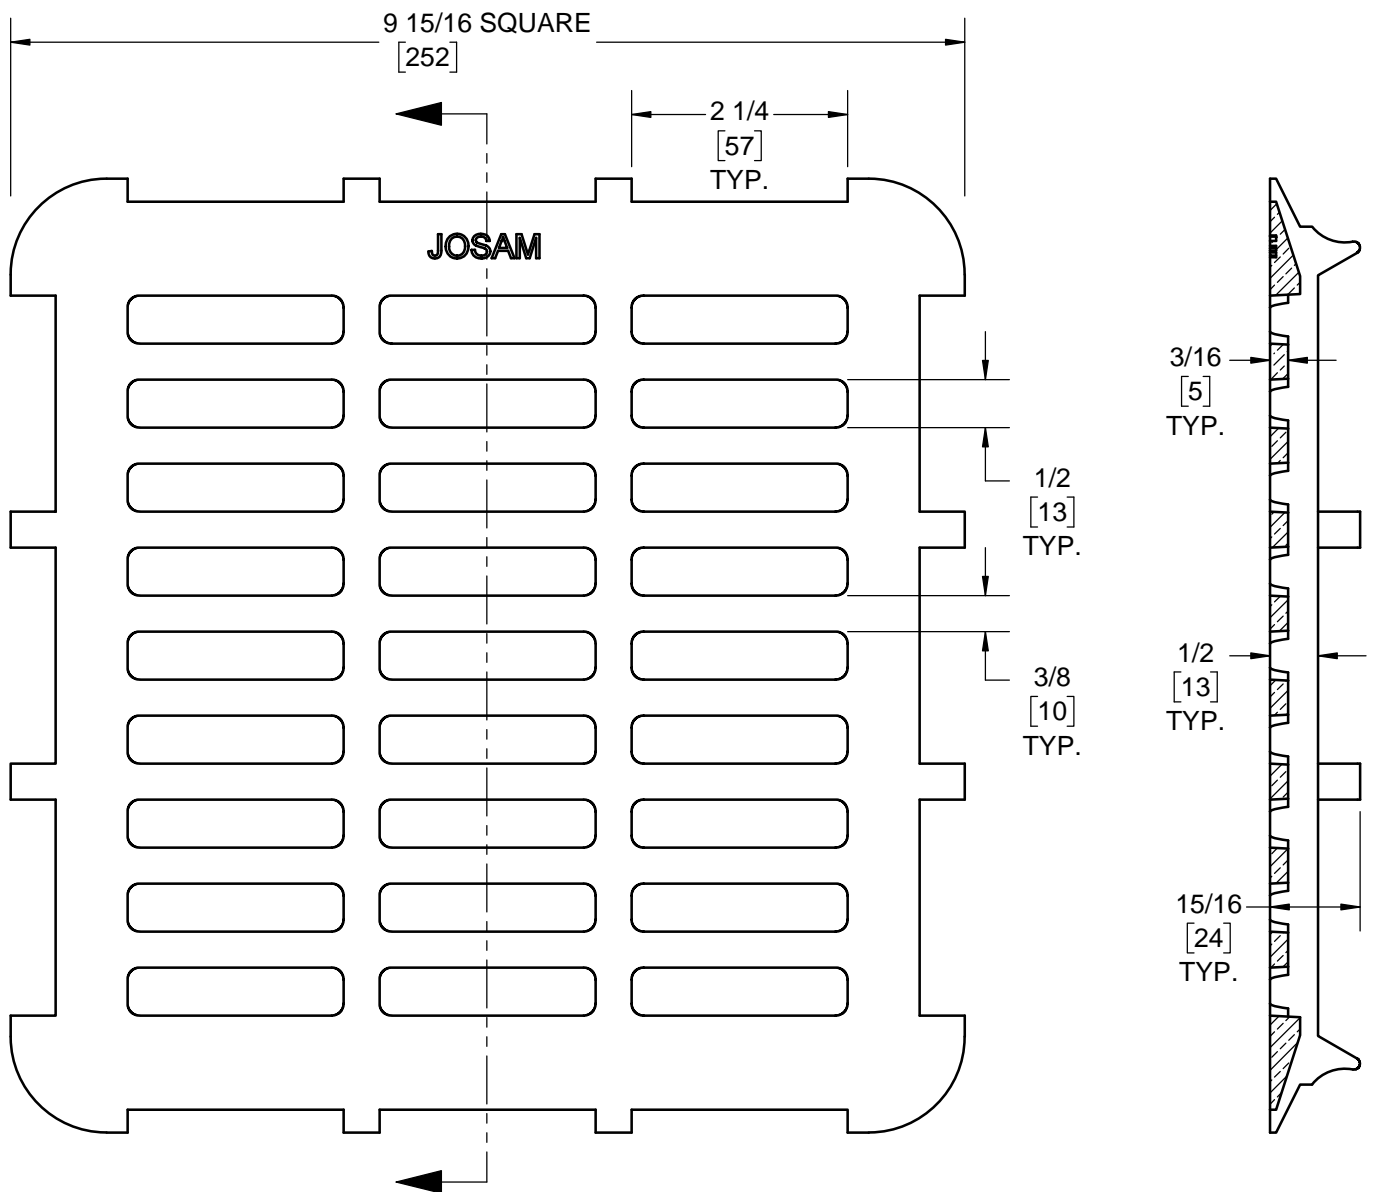

**SPECIFICATION:**

JOSAM SERIES 49320A-NB SQUARE NIKALOY LIGHT-DUTY,  
SUPER-FLO® ANTI-TILTING GRATE.

**FLOOR SINK  
SUPER-FLO GRATE**

SERIES **069238AS**

**FORMERLY 49020AS SERIES**

⚠ WARNING: Cancer and Reproductive Harm - www.P65Warnings.ca.gov

DATE OF LAST CHANGE: 7/10/18

DIMENSIONS ARE SUBJECT TO MANUFACTURERS  
TOLERANCES AND CHANGE WITHOUT NOTICE.  
WE CAN ASSUME NO RESPONSIBILITY FOR  
USE OF SUPERSEDED OR VOID DATA.

**JOSAM**  
MICHIGAN CITY, INDIANA